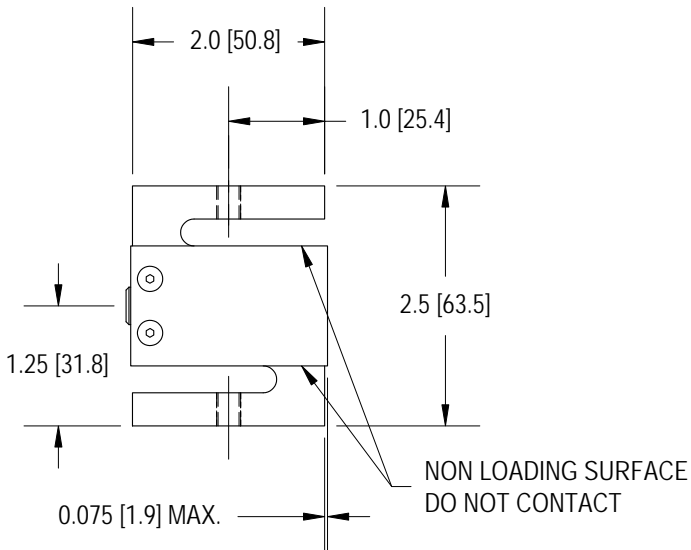

FUTEK MODEL LSB300

S-BEAM LOAD CELL IN TENSION AND COMPRESSION (PREVIOUSLY L2350/L2351)

Drawing Number: FI1072-A

INCH [mm] | R.O.= Rated Output

WIRING CODE (CC4)

+Excitation	-Excitation	+Signal	-Signal
1	4	2	3

#28 AWG, 6 Conductor Polyurethane Cable (5ft) Option

WIRING CODE (WC4)			
+Excitation	-Excitation	+Signal	-Signal
RED	BLACK	GREEN	WHITE
+Sense	-Sense	Shield	
ORANGE	BLUE	Grounded	

RETRACTIL PVC CABLE AVAILABLE, CONTACT FACTORY

SPECIFICATIONS:

- RATED OUTPUT** 2 mV/V nom.
- SAFE OVERLOAD** 150% of R.O.
- ZERO BALANCE** ±1% of R.O.
- EXCITATION (VDC OR VAC)** 20 MAX
- BRIDGE RESISTANCE** 1000 Ω nom.
- NONLINEARITY** ±0.05% of R.O.
- HYSTERESIS** ±0.05% of R.O.
- NONREPEATABILITY** ±0.05% of R.O.
- CREEP** ±0.025% of LOAD
- TEMP. SHIFT ZERO** ±0.001% of R.O./°F [0.0018% of R.O./°C]
- TEMP. SHIFT SPAN** ±0.0008% of LOAD/°F [0.0014% of LOAD/°C]
- COMPENSATED TEMP.** 60 to 160°F [15 to 72°C]
- OPERATING TEMP.** -60 to 200°F [-50 to 93°C]
- WEIGHT** 5 oz [142 g]
- MATERIAL** ANODIZED ALUMINUM
- DEFLECTION** 0.003 to 0.010 [0.08 to 0.25] nom.
- CONNECTOR:** 4 Pin LEMO Receptacle (EGG.OB.304.CLL)
- ACCESSORIES AND RELATED INSTRUMENTS**
- CALIBRATION (STD)** 5 pt TENSION; 150K Ω SHUNT CAL. VALUE
- CALIBRATION (AVAILABLE)** COMPRESSION
- CALIBRATION TEST EXCITATION** 10 VDC

STK#	CAPACITY lb	N	THREAD	CONNECTOR LEMO	CABLE
FSH00957	25	111	1/4-28	X	X
FSH02074			M6 X 1	X	X
FSH00956				X	X
FSH02073	50	222	1/4-28	X	X
FSH00959			M6 X 1	X	X
FSH02075				X	X
FSH00958	100	445	1/4-28	X	X
FSH01589			M6 X 1	X	X
FSH00961				X	X
FSH02076	200	890	1/4-28	X	X
FSH00960			M10 X 1.5	X	X
FSH01504				X	X
FSH00963	300	1334	1/4-28	X	X
FSH02077			M10 X 1.5	X	X
FSH00962				X	X
FSH01590			1/4-28	X	X
FSH00965			M10 X 1.5	X	X
FSH02078				X	X
FSH00964				X	X
FSH02079				X	X