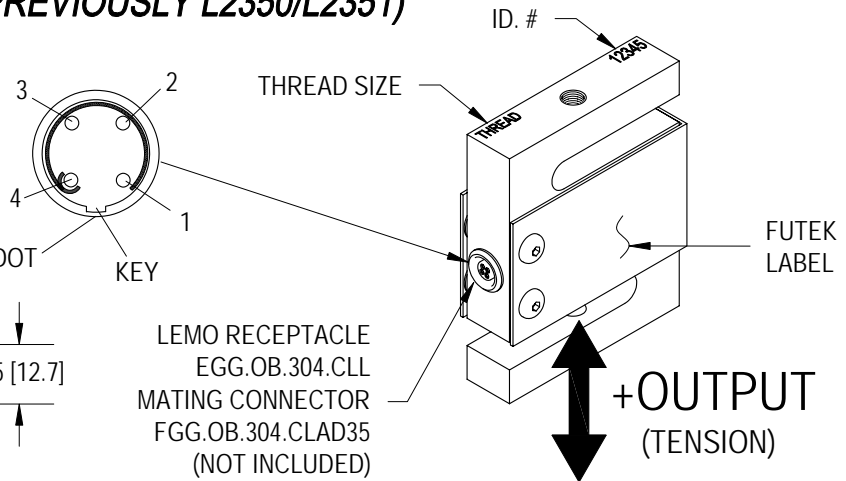

FUTEK MODEL LSB300

S-BEAM LOAD CELL IN TENSION AND COMPRESSION (PREVIOUSLY L2350/L2351)

Drawing Number: FI1072-A

INCH [mm] | R.O.= Rated Output

WIRING CODE (CC4)

+Excitation	-Excitation	+Signal	-Signal
1	4	2	3

#28 AWG, 6 Conductor Polyurethane Cable (5ft) Option

WIRING CODE (WC4)			
+Excitation	-Excitation	+Signal	-Signal
RED	BLACK	GREEN	WHITE
+Sense	-Sense	Shield	
ORANGE	BLUE	Grounded	

RETRACTIL PVC CABLE AVAILABLE, CONTACT FACTORY

SPECIFICATIONS:

- RATED OUTPUT** 2 mV/V nom.
- SAFE OVERLOAD** 150% of R.O.
- ZERO BALANCE** ±1% of R.O.
- EXCITATION (VDC OR VAC)** 20 MAX
- BRIDGE RESISTANCE** 1000 Ω nom.
- NONLINEARITY** ±0.05% of R.O.
- HYSTERESIS** ±0.05% of R.O.
- NONREPEATABILITY** ±0.05% of R.O.
- CREEP** ±0.025% of LOAD
- TEMP. SHIFT ZERO** ±0.001% of R.O./°F [0.0018% of R.O./°C]
- TEMP. SHIFT SPAN** ±0.0008% of LOAD/°F [0.0014% of LOAD/°C]
- COMPENSATED TEMP.** 60 to 160°F [15 to 72°C]
- OPERATING TEMP.** -60 to 200°F [-50 to 93°C]
- WEIGHT** 5 oz [142 g]
- MATERIAL** ANODIZED ALUMINUM
- DEFLECTION** 0.003 to 0.010 [0.08 to 0.25] nom.
- CONNECTOR:** 4 Pin LEMO Receptacle (EGG.OB.304.CLL)
- ACCESSORIES AND RELATED INSTRUMENTS**
- CALIBRATION (STD)** 5 pt TENSION; 150K Ω SHUNT CAL. VALUE
- CALIBRATION (AVAILABLE)** COMPRESSION
- CALIBRATION TEST EXCITATION** 10 VDC

STK#	CAPACITY lb	N	THREAD	CONNECTOR LEMO	CABLE
FSH00957	25	111	1/4-28	X	X
FSH02074			M6 X 1	X	X
FSH00956				X	X
FSH02073	50	222	1/4-28	X	X
FSH00959			M6 X 1	X	X
FSH02075				X	X
FSH00958	100	445	1/4-28	X	X
FSH01589			M6 X 1	X	X
FSH00961				X	X
FSH02076	200	890	1/4-28	X	X
FSH00960			M10 X 1.5	X	X
FSH01504				X	X
FSH00963	300	1334	1/4-28	X	X
FSH02077			M10 X 1.5	X	X
FSH00962				X	X
FSH01590			1/4-28	X	X
FSH00965			M10 X 1.5	X	X
FSH02078				X	X
FSH00964				X	X
FSH02079				X	X