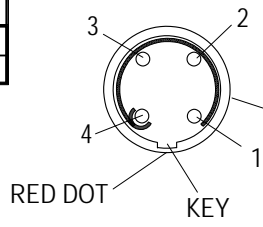

FUTEK MODEL LSB300

S-BEAM LOAD CELL IN TENSION AND COMPRESSION (PREVIOUSLY L2350/L2351)

Drawing Number: FI1072-A

INCH [mm] | R.O.= Rated Output

WIRING CODE (CC4)

+Excitation	-Excitation	+Signal	-Signal
1	4	2	3

#28 AWG, 6 Conductor Polyurethane Cable (5ft) Option

WIRING CODE (WC4)			
+Excitation	-Excitation	+Signal	-Signal
RED	BLACK	GREEN	WHITE
+Sense	-Sense	Shield	
ORANGE	BLUE	Grounded	

RETRACTIL PVC CABLE AVAILABLE, CONTACT FACTORY

SPECIFICATIONS:

- RATED OUTPUT** 2 mV/V nom.
- SAFE OVERLOAD** 150% of R.O.
- ZERO BALANCE** ±1% of R.O.
- EXCITATION (VDC OR VAC)** 20 MAX
- BRIDGE RESISTANCE** 1000 Ω nom.
- NONLINEARITY** ±0.05% of R.O.
- HYSTERESIS** ±0.05% of R.O.
- NONREPEATABILITY** ±0.05% of R.O.
- CREEP** ±0.025% of LOAD
- TEMP. SHIFT ZERO** ±0.001% of R.O./°F [0.0018% of R.O./°C]
- TEMP. SHIFT SPAN** ±0.0008% of LOAD/°F [0.0014% of LOAD/°C]
- COMPENSATED TEMP.** 60 to 160°F [15 to 72°C]
- OPERATING TEMP.** -60 to 200°F [-50 to 93°C]
- WEIGHT** 5 oz [142 g]
- MATERIAL** ANODIZED ALUMINUM
- DEFLECTION** 0.003 to 0.010 [0.08 to 0.25] nom.
- CONNECTOR:** 4 Pin LEMO Receptacle (EGG.OB.304.CLL)
- ACCESSORIES AND RELATED INSTRUMENTS**
- CALIBRATION (STD)** 5 pt TENSION; 150K Ω SHUNT CAL. VALUE
- CALIBRATION (AVAILABLE)** COMPRESSION
- CALIBRATION TEST EXCITATION** 10 VDC

STK#	CAPACITY lb	N	THREAD	CONNECTOR LEMO	CABLE
FSH00957	25	111	1/4-28	X	X
FSH02074			M6 X 1	X	X
FSH00956				X	X
FSH02073	50	222	1/4-28	X	X
FSH00959			M6 X 1	X	X
FSH02075				X	X
FSH00958	100	445	1/4-28	X	X
FSH01589			M6 X 1	X	X
FSH00961				X	X
FSH02076	200	890	1/4-28	X	X
FSH00960			M10 X 1.5	X	X
FSH01504				X	X
FSH00963	300	1334	1/4-28	X	X
FSH02077			M10 X 1.5	X	X
FSH00962				X	X
FSH01590			1/4-28	X	X
FSH00965			M10 X 1.5	X	X
FSH02078				X	X
FSH00964				X	X
FSH02079				X	X