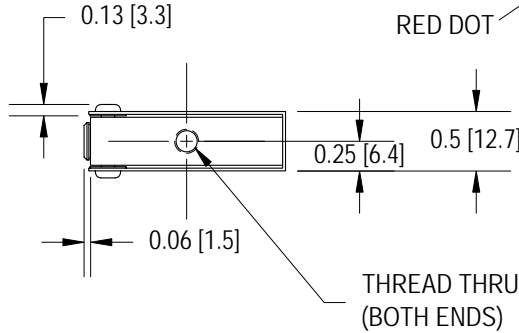

FUTEK MODEL LSB300

S-BEAM LOAD CELL IN TENSION AND COMPRESSION (PREVIOUSLY L2350/L2351)

Drawing Number: FI1072-A

INCH [mm] | R.O.= Rated Output

WIRING CODE (CC4)

+Excitation	-Excitation	+Signal	-Signal
1	4	2	3

#28 AWG, 6 Conductor Polyurethane Cable (5ft) Option

WIRING CODE (WC4)			
+Excitation	-Excitation	+Signal	-Signal
RED	BLACK	GREEN	WHITE
+Sense	-Sense	Shield	
ORANGE	BLUE	Grounded	

RETRACTIL PVC CABLE AVAILABLE, CONTACT FACTORY

SPECIFICATIONS:

- RATED OUTPUT** 2 mV/V nom.
- SAFE OVERLOAD** 150% of R.O.
- ZERO BALANCE** ±1% of R.O.
- EXCITATION (VDC OR VAC)** 20 MAX
- BRIDGE RESISTANCE** 1000 Ω nom.
- NONLINEARITY** ±0.05% of R.O.
- HYSTERESIS** ±0.05% of R.O.
- NONREPEATABILITY** ±0.05% of R.O.
- CREEP** ±0.025% of LOAD
- TEMP. SHIFT ZERO** ±0.001% of R.O./°F [0.0018% of R.O./°C]
- TEMP. SHIFT SPAN** ±0.0008% of LOAD/°F [0.0014% of LOAD/°C]
- COMPENSATED TEMP.** 60 to 160°F [15 to 72°C]
- OPERATING TEMP.** -60 to 200°F [-50 to 93°C]
- WEIGHT** 5 oz [142 g]
- MATERIAL** ANODIZED ALUMINUM
- DEFLECTION** 0.003 to 0.010 [0.08 to 0.25] nom.
- CONNECTOR:** 4 Pin LEMO Receptacle (EGG.OB.304.CLL)
- ACCESSORIES AND RELATED INSTRUMENTS**
- CALIBRATION (STD)** 5 pt TENSION; 150K Ω SHUNT CAL. VALUE
- CALIBRATION (AVAILABLE)** COMPRESSION
- CALIBRATION TEST EXCITATION** 10 VDC

STK#	CAPACITY lb	N	THREAD	CONNECTOR LEMO	CABLE
FSH00957	25	111	1/4-28	X	X
FSH02074			M6 X 1	X	X
FSH00956				X	X
FSH02073	50	222	1/4-28	X	X
FSH00959			M6 X 1	X	X
FSH02075				X	X
FSH00958	100	445	1/4-28	X	X
FSH01589			M6 X 1	X	X
FSH00961				X	X
FSH02076	200	890	1/4-28	X	X
FSH00960			M10 X 1.5	X	X
FSH01504				X	X
FSH00963	300	1334	1/4-28	X	X
FSH02077			M10 X 1.5	X	X
FSH00962				X	X
FSH01590			1/4-28	X	X
FSH00965			M10 X 1.5	X	X
FSH02078				X	X
FSH00964				X	X
FSH02079				X	X