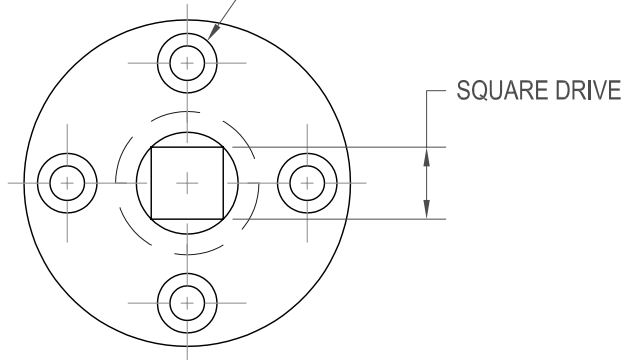

**FUTEK MODEL ZAC120**

**FEMALE SQUARE DRIVE ADAPTER  
FOR FUTEK MODEL TFF400, TDD400 AND TDF400**

Drawing Number: FI1219

INCH [mm] | Material: Aluminum

4 X Ø0.18 [4.6] THRU  
C'BORE Ø0.31 [7.9] X 0.32 [8.1] DEEP  
EQUALLY SPACED ON 1.25 [31.8] B.C.D.

PACKAGE INCLUDES ONE  
ADAPTER AND 4 SCREWS

PACKAGE STOCK#	SQUARE DRIVE
FSH02361	1/4"
FSH02362	3/8"

ADAPTER STOCK#	SQUARE DRIVE	MAX LOAD
MCP00548	1/4"	1500 in-oz
MCP00550	3/8"	750 in-lb

SCREW STOCK#  
GOD00074