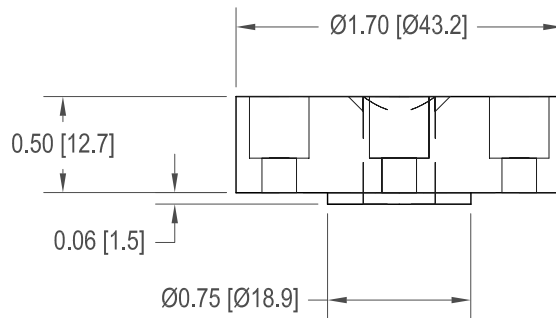

**FUTEK MODEL ZAC120**

**FEMALE SQUARE DRIVE ADAPTER  
FOR FUTEK MODEL TFF400, TDD400 AND TDF400**

Drawing Number: FI1219

INCH [mm] | Material: Aluminum

4 X Ø0.18 [4.6] THRU  
C'BORE Ø0.31 [7.9] X 0.32 [8.1] DEEP  
EQUALLY SPACED ON 1.25 [31.8] B.C.D.

PACKAGE INCLUDES ONE  
ADAPTER AND 4 SCREWS

PACKAGE STOCK#	SQUARE DRIVE
FSH02361	1/4"
FSH02362	3/8"

ADAPTER STOCK#	SQUARE DRIVE	MAX LOAD
MCP00548	1/4"	1500 in-oz
MCP00550	3/8"	750 in-lb

SCREW STOCK#  
GOD00074